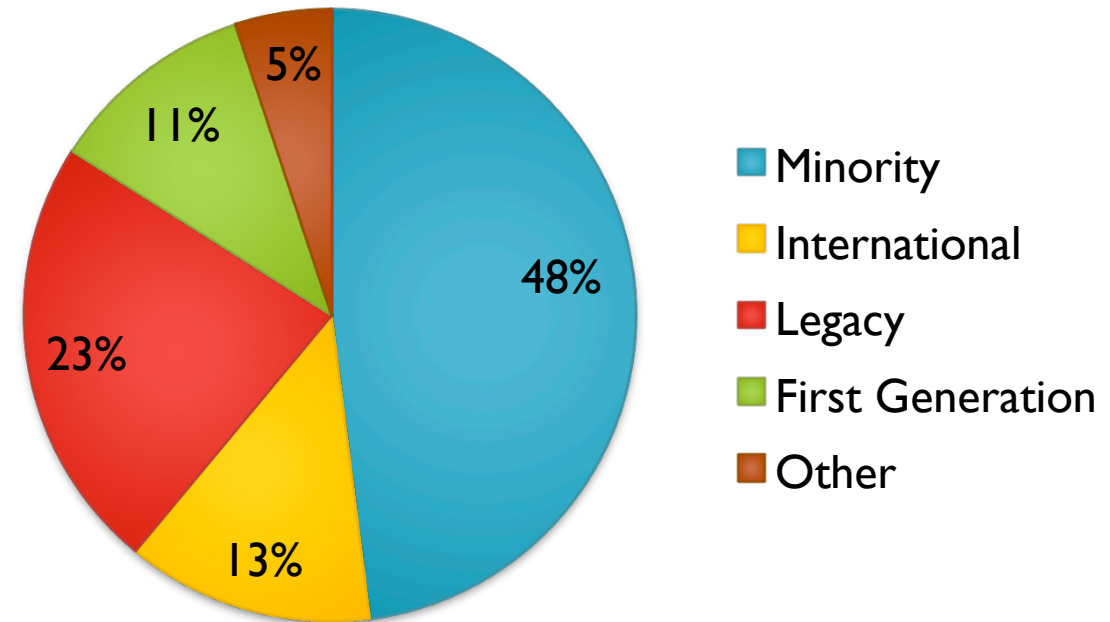

Behind the Numbers: University of Pennsylvania

University of Pennsylvania

- Admitted 18% through Early Decision (19% in 2018)
  - 7,110 applicants – 1279 acceptances making up 53% of freshman class

Ninety Five percent of Early Decision acceptances are committed to diversity and unique admissions qualifications

Only 64 admission spaces are available nationwide for other